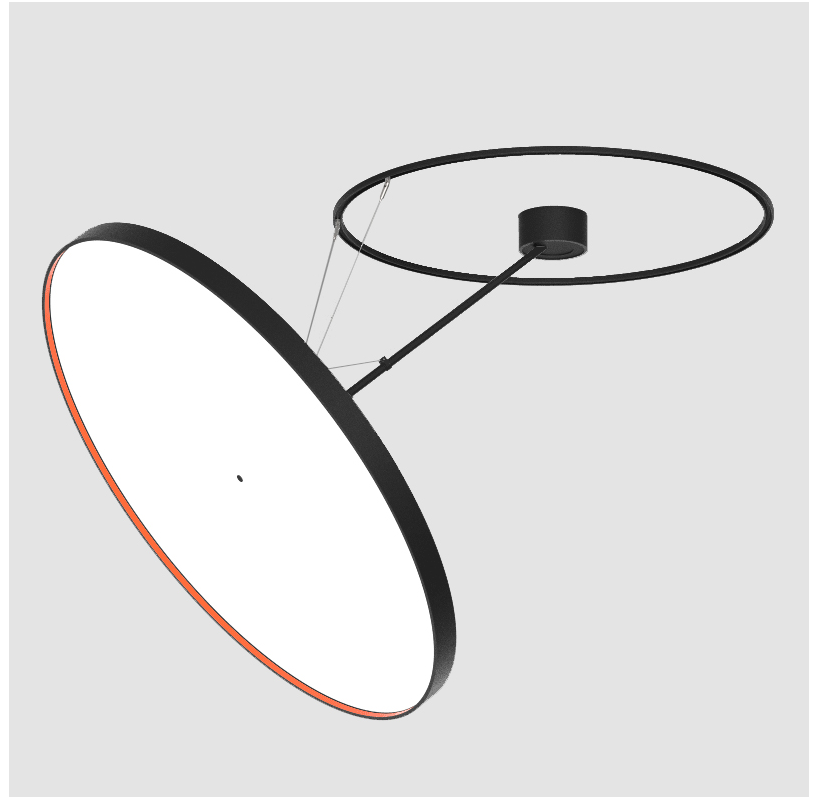

GENERAL

Series: Sign Diva Dancer
Subseries: Sign Diva Dancer Korona
Brand: Prolicht
Division: Architectural
Mounting Type: Suspension
Mounting Location: Ceiling
Subcategory: Pendant

PHYSICAL

Shape: Round
Diameter (mm): 1100
Diameter (in): 43 ⁵/₁₆
Height (mm): 870
Height (in): 34 ¹/₄
Light Distribution: Adjustable / Direct
Weight (kg): 16.1
Weight (lbs): 35.42
Diffuser: PMMA - Opal / Micro-Prism / Sparkling Secret / Vintage Industrial
Fixture Finish: SSR / BKV / CWI / CRY / HAB / UFT / ITA / RUA / FTG / MYG / LOD / PUS / FRO / FUP / KIA / POP / BLS / SPG / MEY / GOH / GUM / CHC / COM / ABZ / JAG / OBR / MOS / ROR
Fixture Material: Extruded Aluminum / Steel

ELECTRICAL

Lamp Type: LED (Zhaga Standard)
Input Wattage (W): 169.4
Total Output Wattage (W): 135
Dimming: Tri-Mode (Non-Dimming and Phase Dimming (120Vac only) and 0-10V Dimming)
Driver Included: Yes
Driver Location: Integrated
Driver Type: Constant Current - Universal
Driver Class: Class 2
Input Voltage (V): 120 - 277
Constant Current (MA): 350

LED

Color Temperature (°K): 2700 / 3000 / 4000
Max. Delivered Lumen (lm): 19520 / 19933 / 20340
CRI: >90 CRI
Lamp Life (hrs): 50000

OPTICAL

Adjustability: Rotational Canopy 170°; Tilting Canopy ±50°; Tilting Head ±90°

RATINGS AND CERTIFICATIONS

Certified By: Certified for North American Standards
IP rating: IP20