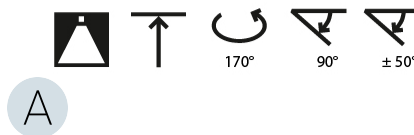

GENERAL

Series: Sign Diva Dancer
Subseries: Sign Diva Dancer Korona
Brand: Prolicht
Division: Architectural
Mounting Type: Suspension
Mounting Location: Ceiling
Subcategory: Pendant

PHYSICAL

Shape: Round
Diameter (mm): 1100
Diameter (in): 43 ⁵/₁₆
Height (mm): 870
Height (in): 34 ¹/₄
Light Distribution: Adjustable / Direct
Weight (kg): 16.1
Weight (lbs): 35.42
Diffuser: PMMA - Opal / Micro-Prism / Sparkling Secret / Vintage Industrial
Fixture Finish: SSR / BKV / CWI / CRY / HAB / UFT / ITA / RUA / FTG / MYG / LOD / PUS / FRO / FUP / KIA / POP / BLS / SPG / MEY / GOH / GUM / CHC / COM / ABZ / JAG / OBR / MOS / ROR
Fixture Material: Extruded Aluminum / Steel

ELECTRICAL

Lamp Type: LED (Zhaga Standard)
Input Wattage (W): 169.4
Total Output Wattage (W): 135
Dimming: Tri-Mode (Non-Dimming and Phase Dimming (120Vac only) and 0-10V Dimming)
Driver Included: Yes
Driver Location: Integrated
Driver Type: Constant Current - Universal
Driver Class: Class 2
Input Voltage (V): 120 - 277
Constant Current (MA): 350

LED

Color Temperature (°K): 2700 / 3000 / 4000
Max. Delivered Lumen (lm): 19520 / 19933 / 20340
CRI: >90 CRI
Lamp Life (hrs): 50000

OPTICAL

Adjustability: Rotational Canopy 170°; Tilting Canopy ±50°; Tilting Head ±90°

RATINGS AND CERTIFICATIONS

Certified By: Certified for North American Standards
IP rating: IP20