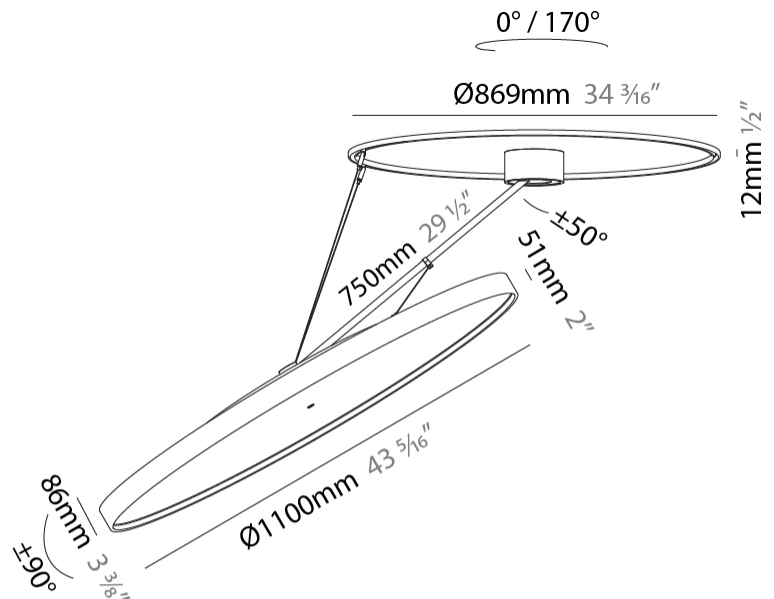

GENERAL

Series: Sign Diva Dancer
Subseries: Sign Diva Dancer Korona
Brand: Prolicht
Division: Architectural
Mounting Type: Suspension
Mounting Location: Ceiling
Subcategory: Pendant

PHYSICAL

Shape: Round
Diameter (mm): 1100
Diameter (in): 43 ⁵/₁₆
Height (mm): 870
Height (in): 34 ¹/₄
Light Distribution: Adjustable / Direct
Weight (kg): 16.1
Weight (lbs): 35.42
Diffuser: PMMA - Opal / Micro-Prism / Sparkling Secret / Vintage Industrial
Fixture Finish: SSR / BKV / CWI / CRY / HAB / UFT / ITA / RUA / FTG / MYG / LOD / PUS / FRO / FUP / KIA / POP / BLS / SPG / MEY / GOH / GUM / CHC / COM / ABZ / JAG / OBR / MOS / ROR
Fixture Material: Extruded Aluminum / Steel

ELECTRICAL

Lamp Type: LED (Zhaga Standard)
Input Wattage (W): 169.4
Total Output Wattage (W): 135
Dimming: Tri-Mode (Non-Dimming and Phase Dimming (120Vac only) and 0-10V Dimming)
Driver Included: Yes
Driver Location: Integrated
Driver Type: Constant Current - Universal
Driver Class: Class 2
Input Voltage (V): 120 - 277
Constant Current (MA): 350

LED

Color Temperature (°K): 2700 / 3000 / 4000
Max. Delivered Lumen (lm): 19520 / 19933 / 20340
CRI: >90 CRI
Lamp Life (hrs): 50000

OPTICAL

Adjustability: Rotational Canopy 170°; Tilting Canopy ±50°; Tilting Head ±90°

RATINGS AND CERTIFICATIONS

Certified By: Certified for North American Standards
IP rating: IP20