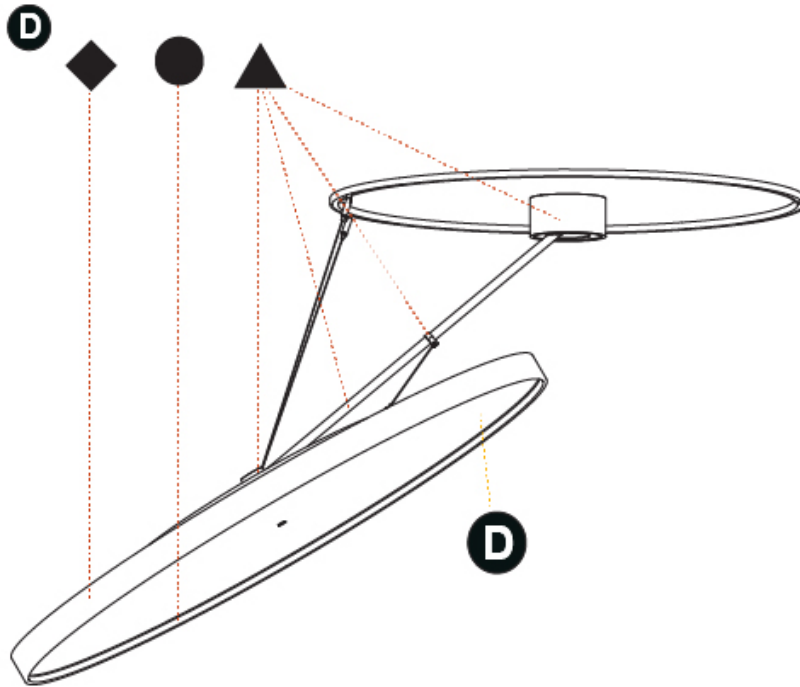

RATINGS AND CERTIFICATIONS

Certified By: Certified for North American Standards
 IP rating: IP20

SIGN DIVA DANCER KORONA SUSPENSION

A30883-

PROJECT
TYPE
SPECIFIER
QUANTITY
DATE

PROJECT	_____
TYPE	_____
SPECIFIER	_____
QUANTITY	_____
DATE	_____